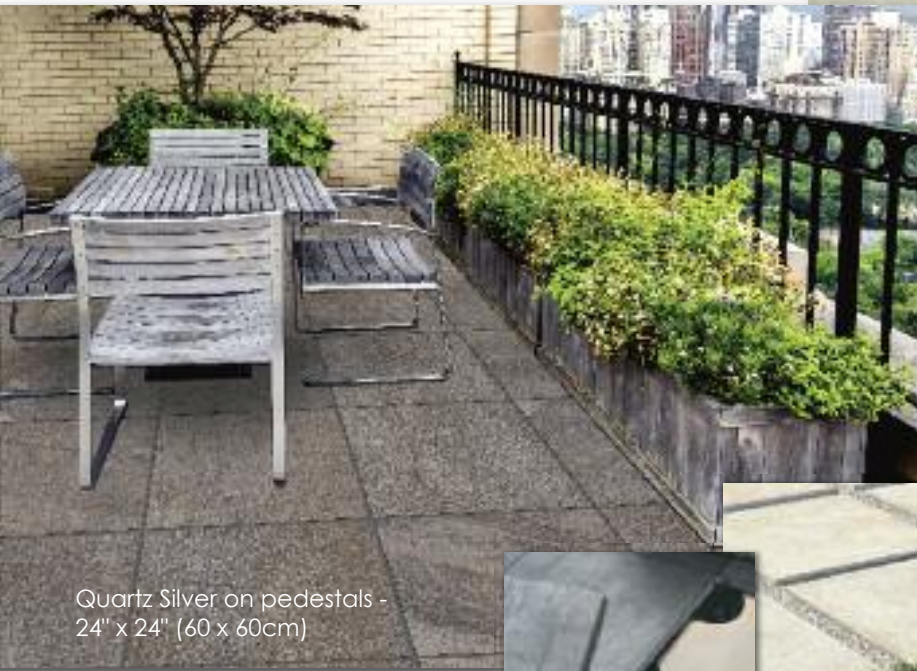

Precision rectified tiles allow for creative patterning with modular designs

- Highly stain resistant
- Frost proof
- Never needs sealing
- No efflorescence
- Up to 42% recycled content
- Wide range of sizes and colors

Quartz Silver on pedestals -
24" x 24" (60 x 60cm)

Mixed Travertine blend:
Ivory, Navona & Silver -
24" x 24" (60 x 60cm),
12" x 24" (30 x 60cm)

Travertine Ivory-
24" x 24"
(60 x 60cm)

Easy installation over: