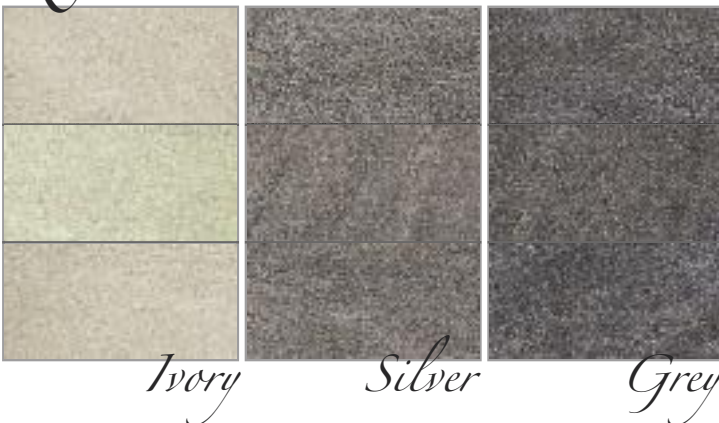

Precision rectified tiles allow for creative patterning with modular designs

- Highly stain resistant
- Frost proof
- Never needs sealing
- No efflorescence
- Up to 42% recycled content
- Wide range of sizes and colors

Easy installation over:

- Compacted Sand
- Sand/Concrete Mix
- Concrete
- Gravel
- Grass
- Pedestals

Perfect for:

- Entranceways
- Patios
- Pool decks
- Steps
- Walkways
- Driveways

Quartz

Travertine