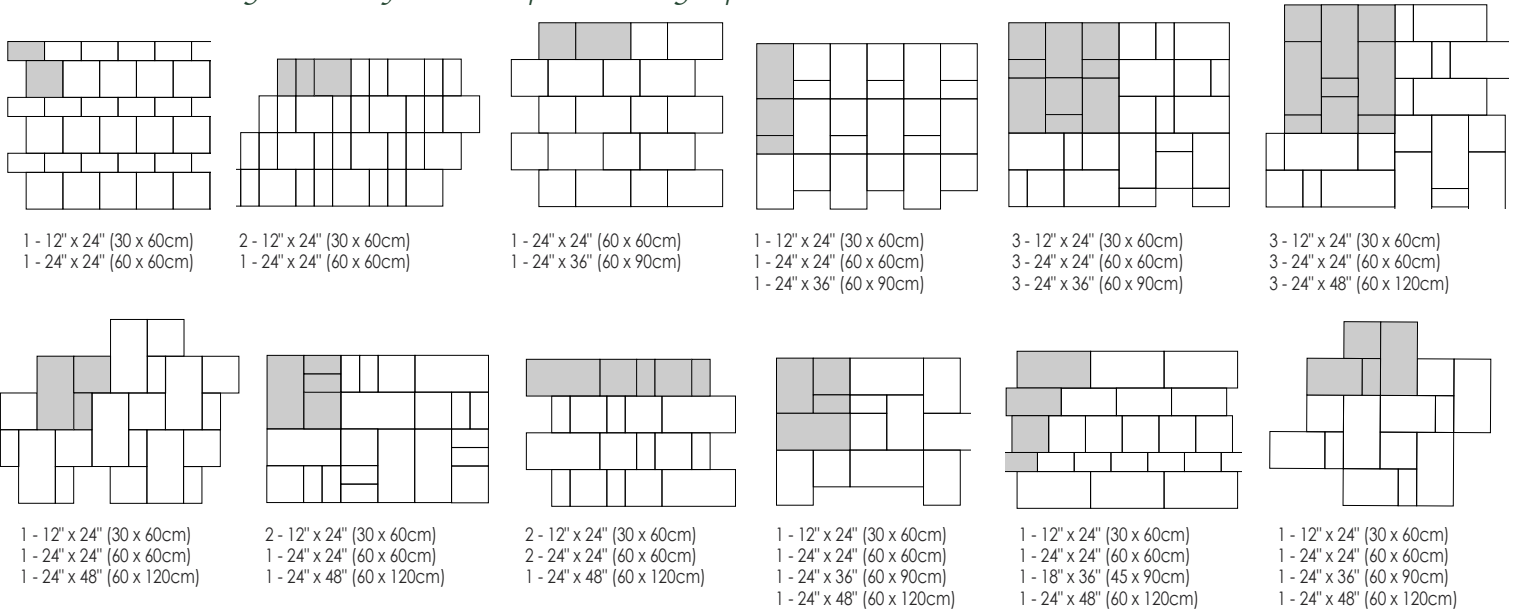

Quartz Silver on pedestals -
24" x 24" (60 x 60cm)

Mixed Travertine blend:
Ivory, Navona & Silver -
24" x 24" (60 x 60cm),
12" x 24" (30 x 60cm)

Travertine Ivory-
24" x 24"
(60 x 60cm)

Easy installation over:

- 1. 12" x 24" (30 x 60cm)
- 2. 24" x 24" (60 x 60cm)
- 3. 18" x 36" (45 x 90cm)
- 4. 24" x 36" (60 x 90cm)
- 5. 12" x 48" (30 x 120cm)
- 6. 24" x 48" (60 x 120cm)

Modular sizing allows for multiple setting options:

Accessories:

- 12" x 24" (30 x 60cm)
- 12" x 48" (30 x 120cm)